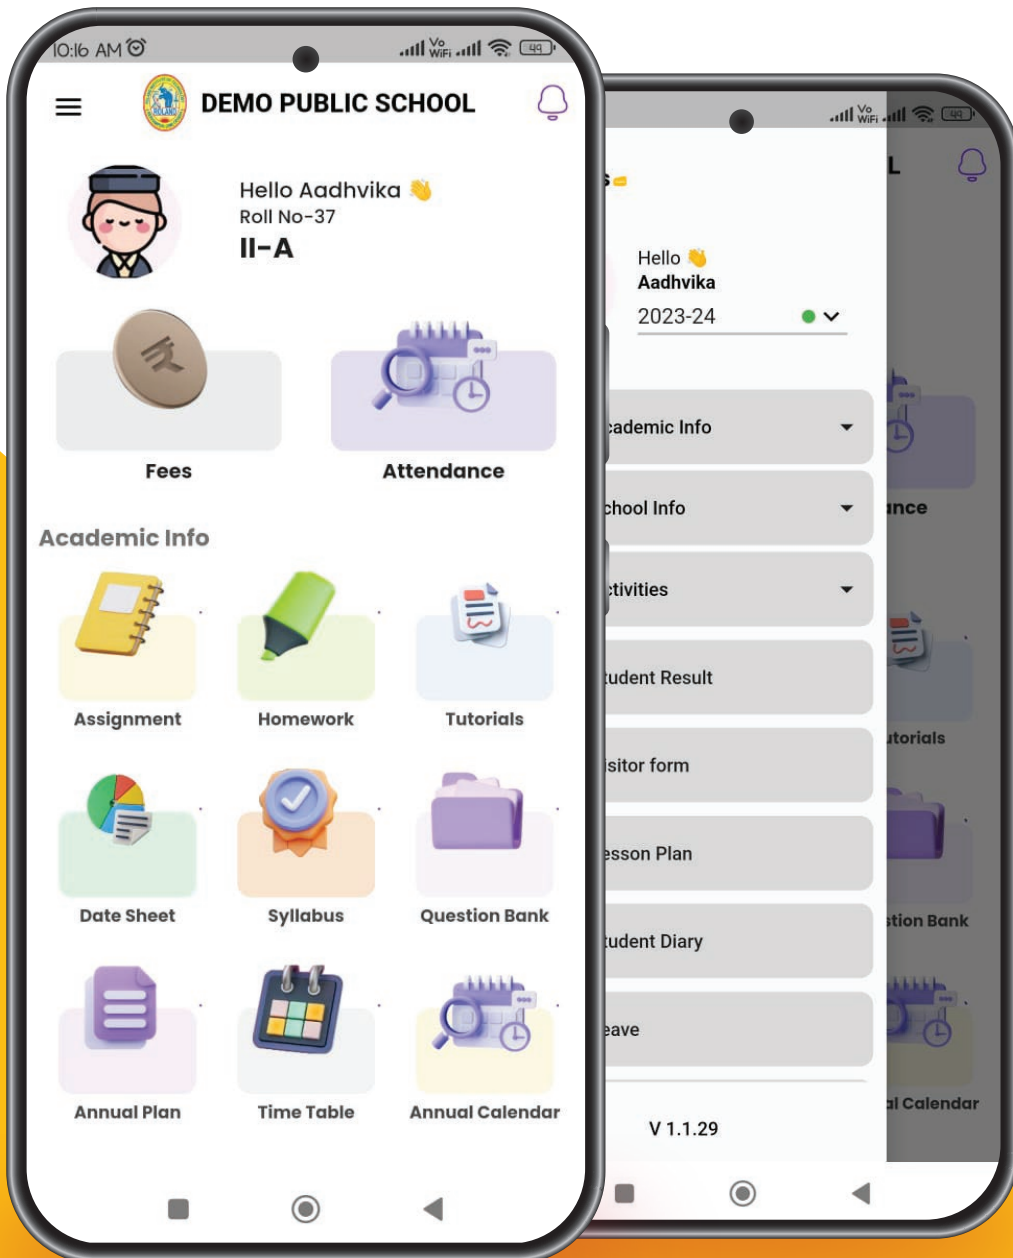

Parents App Installation

USER MANUAL

Powered by

STEP 1 >

Go to the Google Play Store Or App Store in your mobile and search the 'quick campus' app

STEP 2 >

Install the 'quick campus' app

STEP 3 >

Click on the 'Get Started' Button to proceed

STEP 4 >

Enter your Registered mobile number & Password
(*For first-time login, use your registered mobile number
as the default password)

10:09 AM

Powered by
Quick Campus

Enter Login Details to Continue

Enter Mobile No 0/10

Enter Password

[Forget Password ?](#)

Login

By continuing, you agree to our [Privacy Policy](#)

App Version 1.1.29

Welcome

Welcome to the app;
now you can explore and access all the features of the app

Quick Campus Online

The EduTech Marketplace

**If you have any questions,
please reach out to your school**