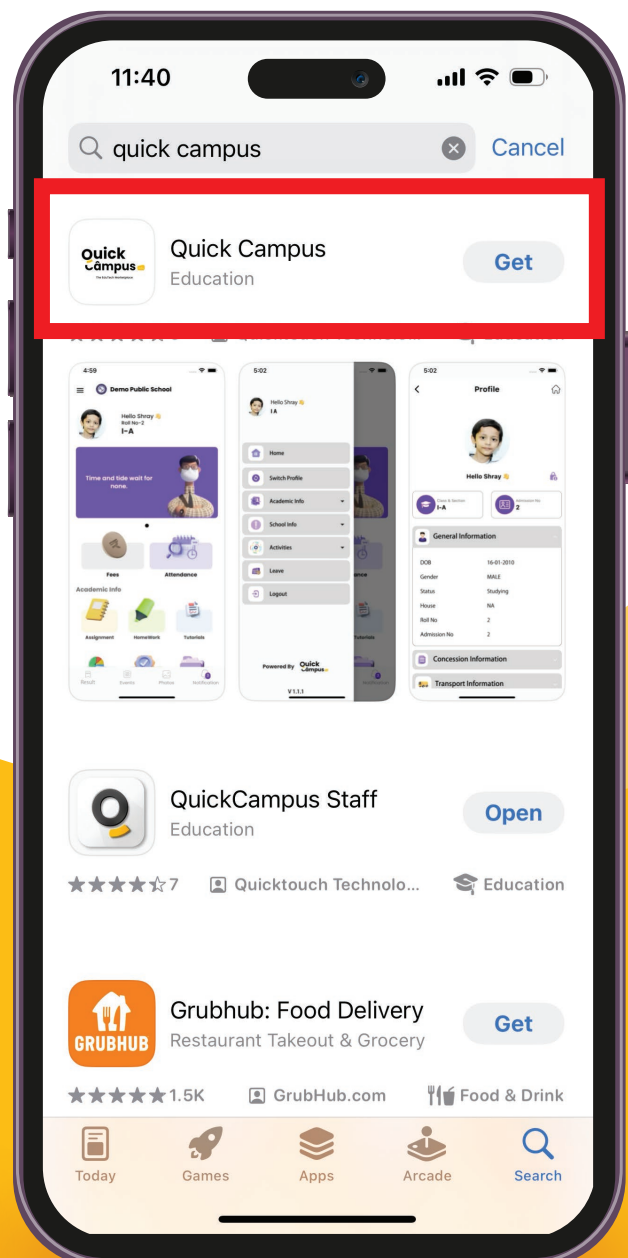

Parents App Installation

USER MANUAL

Powered by

STEP 1 >

Go to the Google Play Store Or App Store in your mobile and search the 'quick campus' app

STEP 2 >

Install the 'quick campus' app

STEP 3 >

Click on the 'Get Started' Button to proceed

STEP 4 >

Enter your Registered mobile number & Password
(*For first-time login, use your registered mobile number
as the default password)

10:09 AM

Powered by
Quick Campus