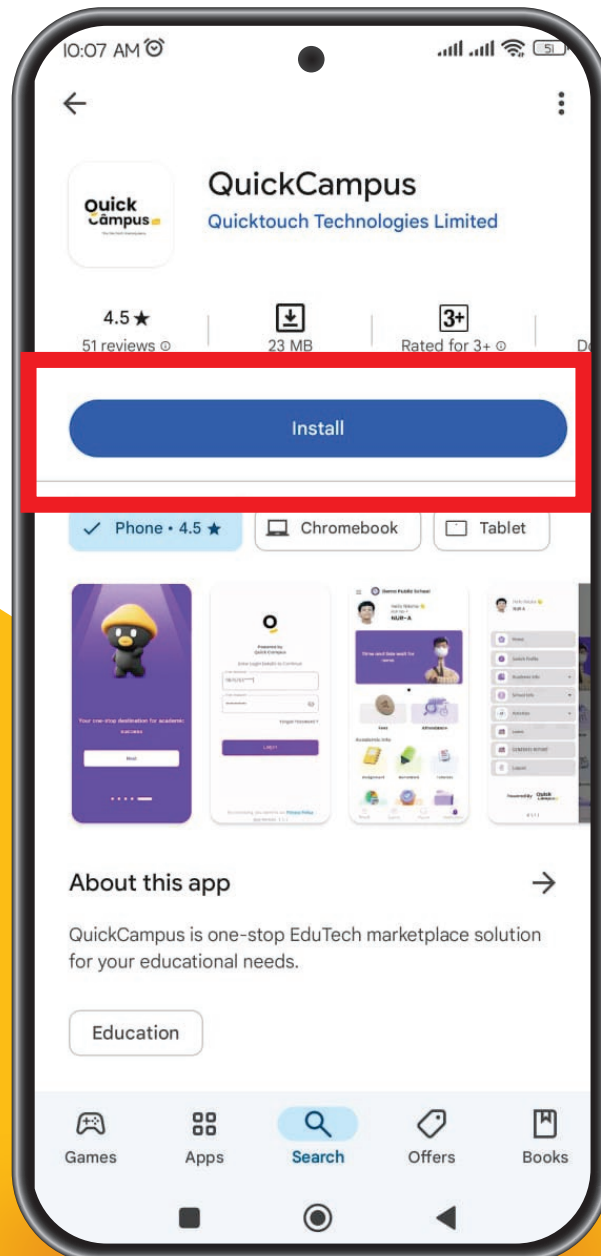

Parents App Installation

USER MANUAL

Powered by

STEP 1 >

Go to the Google Play Store Or App Store in your mobile and search the 'quick campus' app

STEP 2 >

Install the 'quick campus' app

STEP 3 >

Click on the 'Get Started' Button to proceed

STEP 4 >

Enter your Registered mobile number & Password
(*For first-time login, use your registered mobile number
as the default password)

10:09 AM

Powered by
Quick Campus