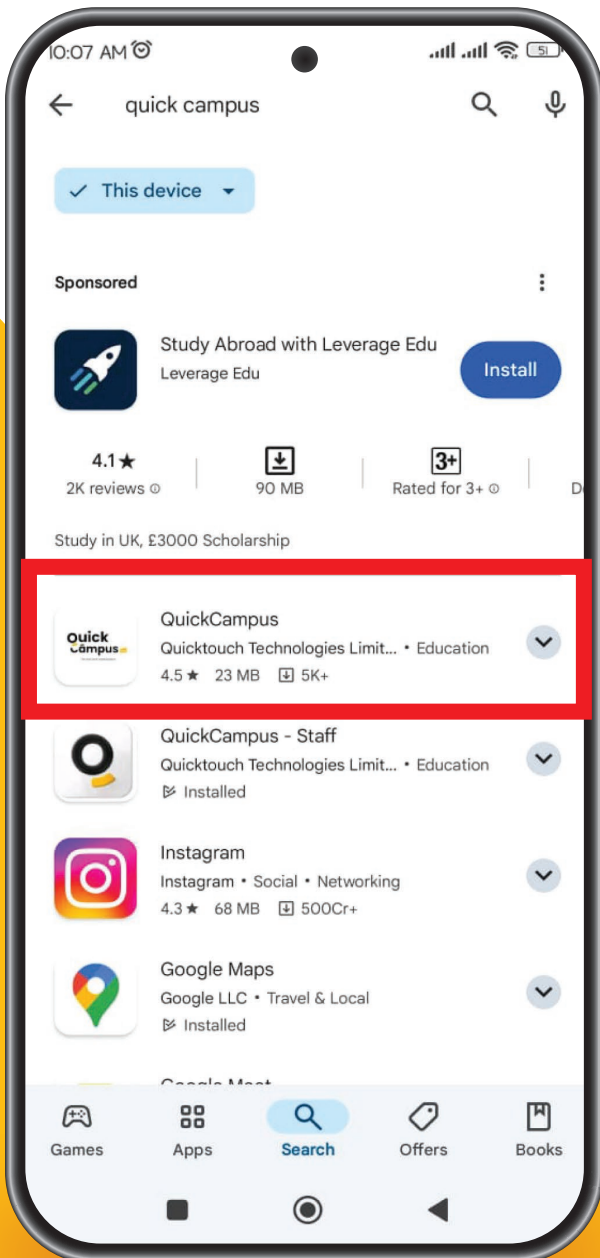

Parents App Installation

USER MANUAL

Powered by

STEP 1 >

Go to the Google Play Store Or App Store in your mobile and search the 'quick campus' app

STEP 2 >

Install the 'quick campus' app

STEP 3 >

Click on the 'Get Started' Button to proceed

STEP 4 >

Enter your Registered mobile number & Password
(*For first-time login, use your registered mobile number
as the default password)

10:09 AM

Powered by
Quick Campus